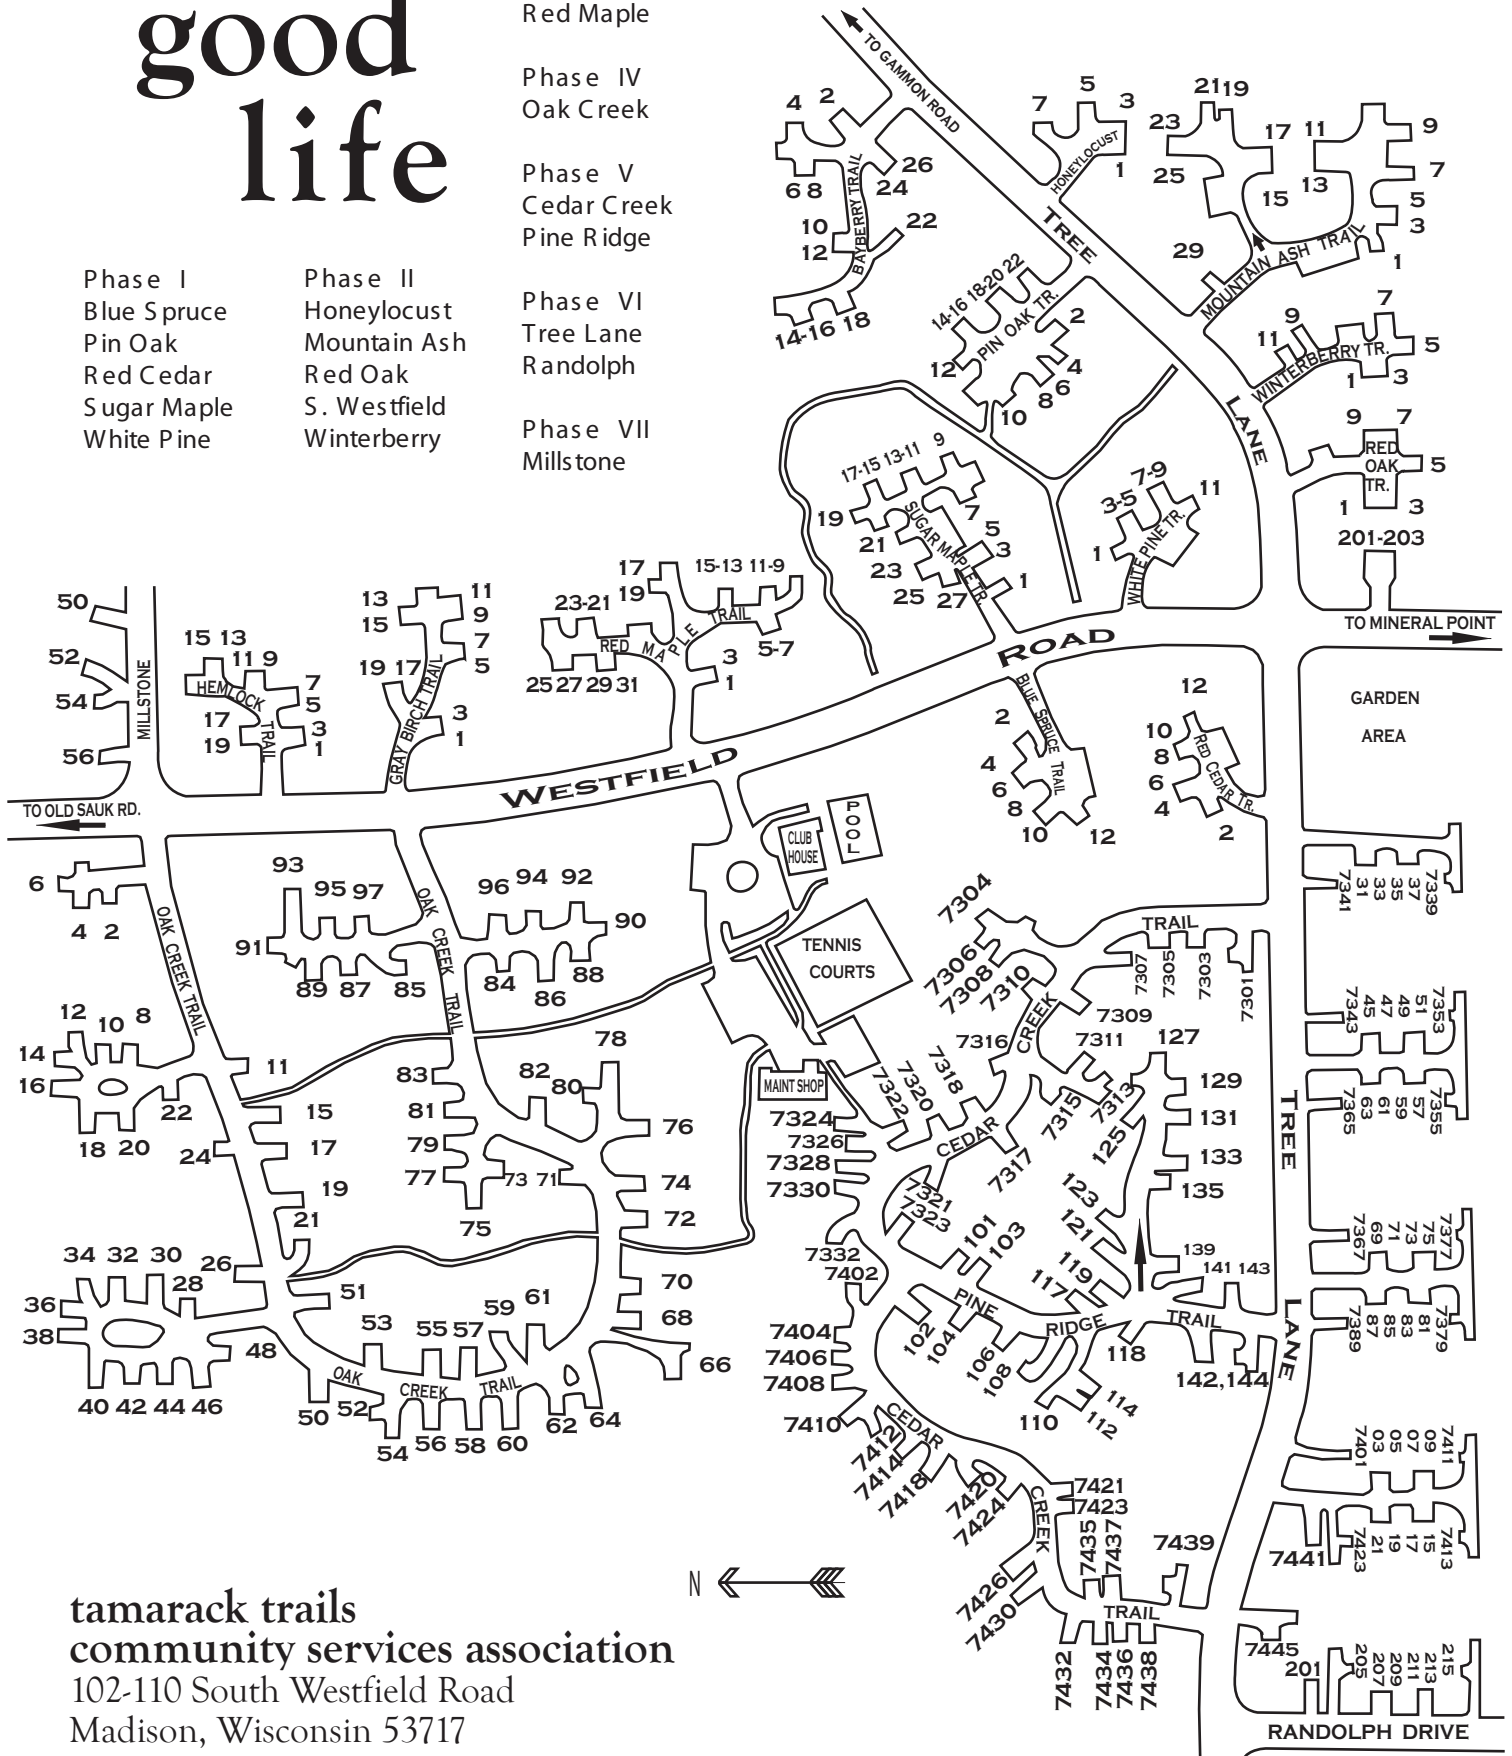

The good life

Phase I
Blue Spruce
Pin Oak
Red Cedar
Sugar Maple
White Pine

Phase II
Honeylocust
Mountain Ash
Red Oak
S. Westfield
Winterberry

Phase III
Bayberry
Gray Birch
Hemlock
Red Maple

Phase IV
Oak Creek

Phase V
Cedar Creek
Pine Ridge

Phase VI
Tree Lane
Randolph

Phase VII
Millstone

tamarack trails
community services association
102-110 South Westfield Road
Madison, Wisconsin 53717